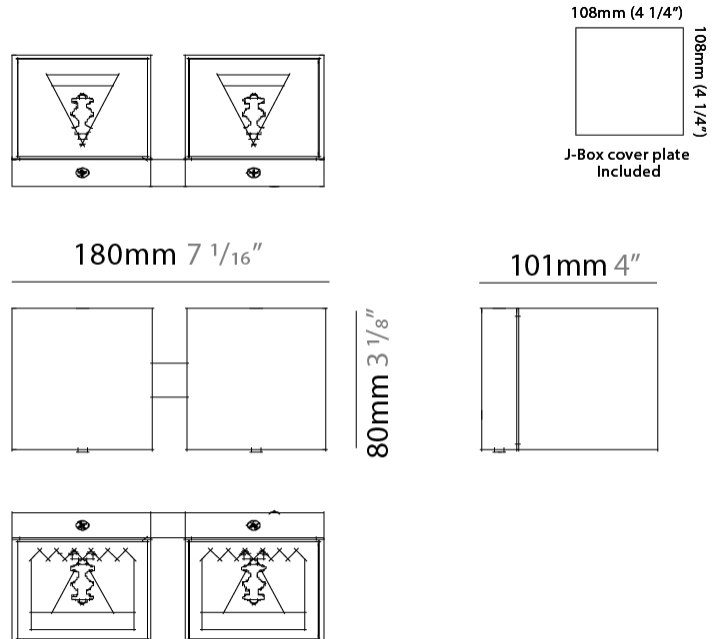

DAU DOUBLE SURFACE

D93095-

base number   Finish
Options

1. To build a product code in our configurator select the specify button on the base model # product page
2. To build a manual product code on this datasheet choose from the options listed below in blue font and add the suffix to the base model #

GENERAL

Series: Dau _____
Subseries: Dau Double _____
Brand: Milan _____
Division: Design _____
Mounting Type: Surface _____
Mounting Location: Wall _____
Subcategory: Up/Down Light _____

PHYSICAL

Shape: Rectangle _____
Length (mm): 180 _____
Length (in): 7 1/16 _____
Height (mm): 80 _____
Depth (mm): 101 _____
Height (in): 3 1/8 _____
Depth (in): 4 _____
Extension (mm): 101 _____
Extension (in): 4 _____
Light Distribution: Direct / Indirect _____
Fixture Finish: [BAL](#) / [MWL](#) / [BSL](#) _____
Fixture Material: Extruded Aluminum _____

ELECTRICAL

Number of Lamps: 2 _____
Lamp Type: LED Retrofit _____
Lamp Shape: T4 _____
Bulb Included: Bulb Not Included _____
Max. Wattage Per Lamp (W): 3.5 _____
Lamp Base: G9 _____
Input Voltage (V): 120Vac Direct Line _____

LED

OPTICAL

RATINGS AND CERTIFICATIONS

Certified By: Certified for North American Standards _____
IP rating: IP20 _____